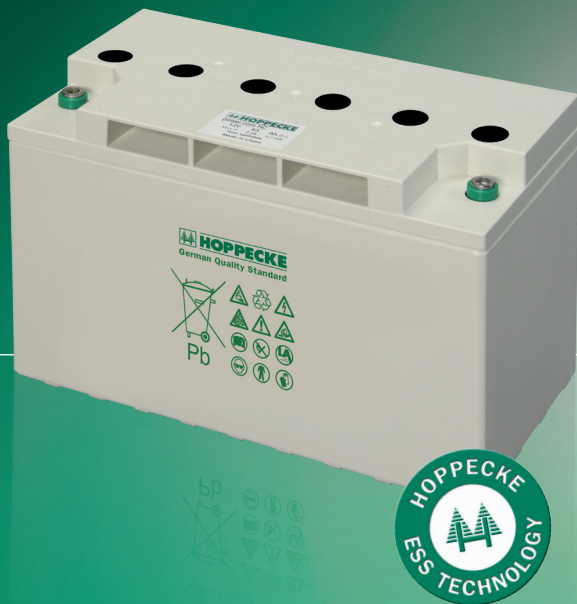

Омск (3812)21-46-40
Орел (4862)44-53-42
Оренбург (3532)37-68-04
Пенза (8412)22-31-16
Петрозаводск (8142)55-98-37
Псков (8112)59-10-37
Пермь (342)205-81-47
Ростов-на-Дону (863)308-18-15
Рязань (4912)46-61-64
Самара (846)206-03-16
Саранск (8342)22-96-24
Санкт-Петербург (812)309-46-40
Саратов (845)249-38-78
Севастополь (8692)22-31-93
Симферополь (3652)67-13-56
Смоленск (4812)29-41-54
Сочи (862)225-72-31
Ставрополь (8652)20-65-13
Сургут (3462)77-98-35
Россия (495)268-04-70

Сыктывкар (8212)25-95-17
Тамбов (4752)50-40-97
Тверь (4822)63-31-35
Тольятти (8482)63-91-07
Томск (3822)98-41-53
Тула (4872)33-79-87
Тюмень (3452)66-21-18
Ульяновск (8422)24-23-59
Улан-Удэ (3012)59-97-51
Уфа (347)229-48-12
Хабаровск (4212)92-98-04
Чебоксары (8352)28-53-07
Челябинск (351)202-03-61
Череповец (8202)49-02-64
Чита (3022)38-34-83
Якутск (4112)23-90-97
Ярославль (4852)69-52-93
Казахстан (772)734-952-31

power.com HC

Series AGM ESS

Valve regulated lead-acid batteries

Typical applications:

- Uninterruptible power supply (UPS)
- Telecommunications
  - Mobile phone stations
  - BTS-stations
  - Off-grid/on-grid solutions
- Power supply systems

Your benefits:

- Maintenance-free regarding water refilling – due to innovative Gel-ESS technology
- Very good high-current capability – low investment costs due to innovative electrode structure
- Optimal space utilization – due to horizontal arrangement
- Higher short-circuit safety even during the installation – based on HOPPECKE system connectors
- Easy assembly and installation – battery lid with integral handle