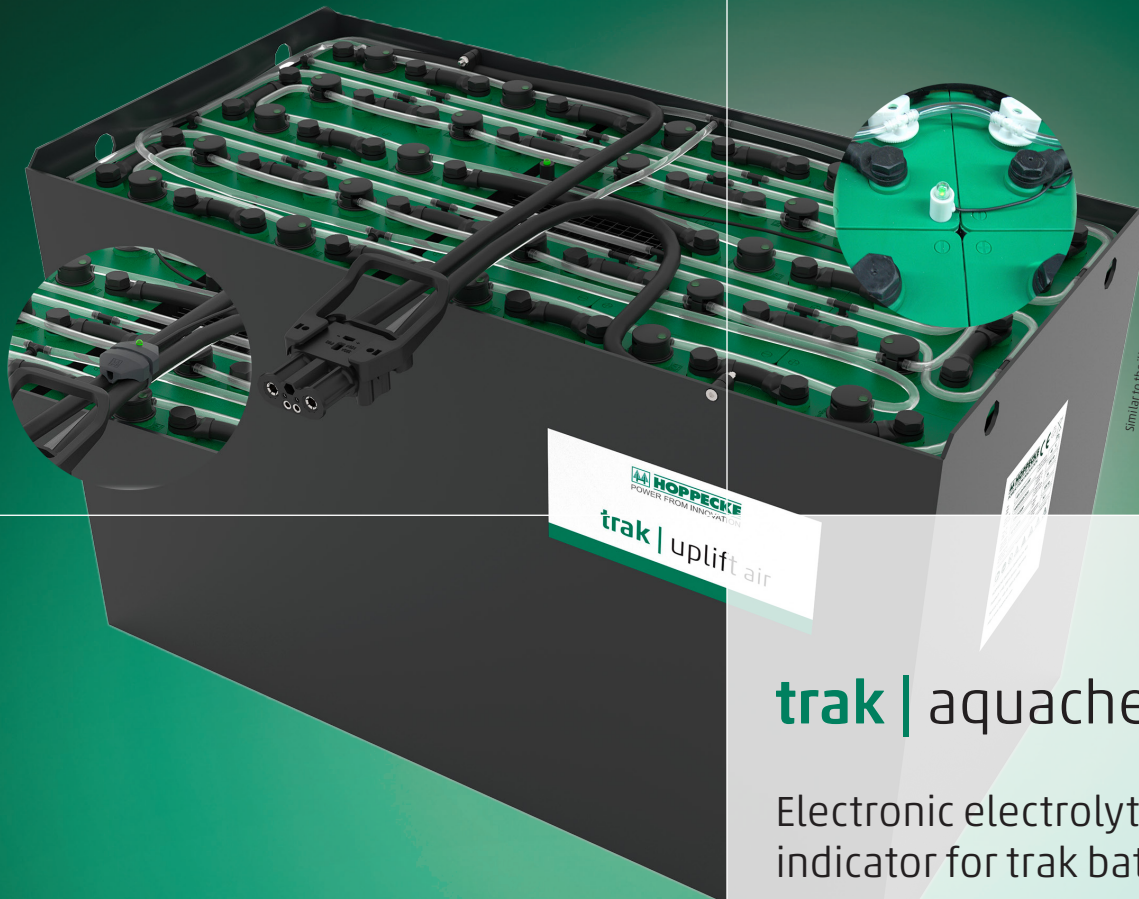

Омск (3812)21-46-40
Орел (4862)44-53-42
Оренбург (3532)37-68-04
Пенза (8412)22-31-16
Петрозаводск (8142)55-98-37
Псков (8112)59-10-37
Пермь (342)205-81-47
Ростов-на-Дону (863)308-18-15
Рязань (4912)46-61-64
Самара (846)206-03-16
Саранск (8342)22-96-24
Санкт-Петербург (812)309-46-40
Саратов (845)249-38-78
Севастополь (8692)22-31-93
Симферополь (3652)67-13-56
Смоленск (4812)29-41-54
Сочи (862)225-72-31
Ставрополь (8652)20-65-13
Сургут (3462)77-98-35
Россия (495)268-04-70

Сыктывкар (8212)25-95-17
Тамбов (4752)50-40-97
Тверь (4822)63-31-35
Тольятти (8482)63-91-07
Томск (3822)98-41-53
Тула (4872)33-79-87
Тюмень (3452)66-21-18
Ульяновск (8422)24-23-59
Улан-Удэ (3012)59-97-51
Уфа (347)229-48-12
Хабаровск (4212)92-98-04
Чебоксары (8352)28-53-07
Челябинск (351)202-03-61
Череповец (8202)49-02-64
Чита (3022)38-34-83
Якутск (4112)23-90-97
Ярославль (4852)69-52-93
Казахстан (772)734-952-31

trak | aquacheck

Electronic electrolyte level indicator for trak battery systems