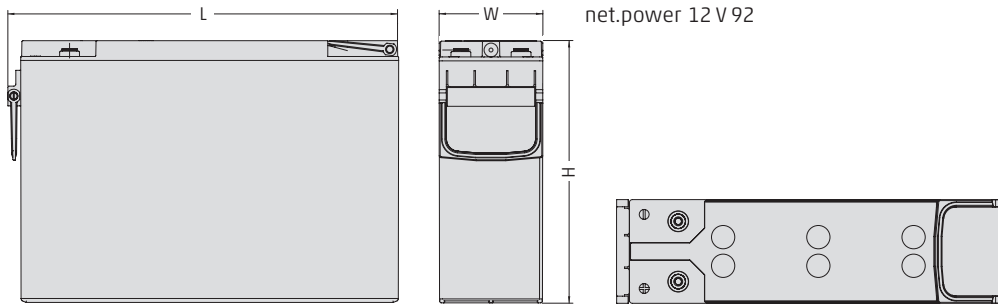

Type overview **net.power**

Capacities, dimensions and weights

Type	$C_{10}/1.80\text{V}$ Ah	$C_5/1.75\text{V}$ Ah	$C_3/1.70\text{V}$ Ah	$C_1/1.70\text{V}$ Ah	$C_{1/2}/1.65\text{V}$ Ah	$C_{1/6}/1.60\text{V}$ Ah	Max. Weight kg	Length L mm	Width W mm	Height H mm	Fig.
net.power 12V 92	91	85	79	66	56	40	31.7	396	105	273	A
net.power 12V 100	108	102	95	78	68	50	40.6	541	125	217	B
net.power 12V 150	163	154	145	120	104	73	59.7	541	125	302	C
net.power 12V 170	170	160	150	126	107	75	63.1	541	125	302	C

C_{10} , C_5 , C_3 , C_1 , $C_{1/2}$ and $C_{1/6}$ = Capacity at 10 h, 5 h, 3 h, 1 h, 1/2 h and 1/6 h discharge

Fig. A